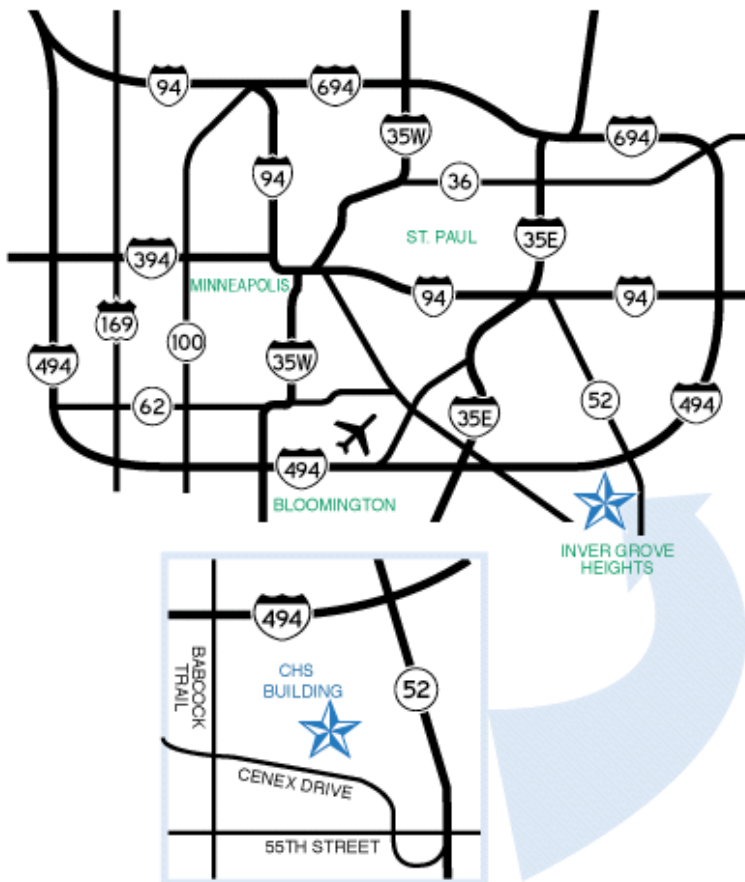

Street Address:

5500 Cenex Drive
Inver Grove Heights, MN 55077
USA

Shipping Address:

5600 Cenex Drive
Inver Grove Heights, MN 55077
USA

Telephone Number

651-355-6000 or 800-232-3639
International dialing code: 001

Directions and Map:**From Minneapolis:**

Take 35W South to 494 East. Follow 494 East to Highway 52 South. Take the first exit—Upper 55th Street East. Go straight ahead at the stop light to Cenex Drive. Follow the signs to the Visitor Parking Lot.

From St. Paul:

Take 94 East to Lafayette Bridge/ Highway 52 South. Exit on Upper 55th Street East. Go straight ahead at the stop light to Cenex Drive. Follow the signs to the Visitor Parking Lot.

[Click here to customize your driving directions.](#)